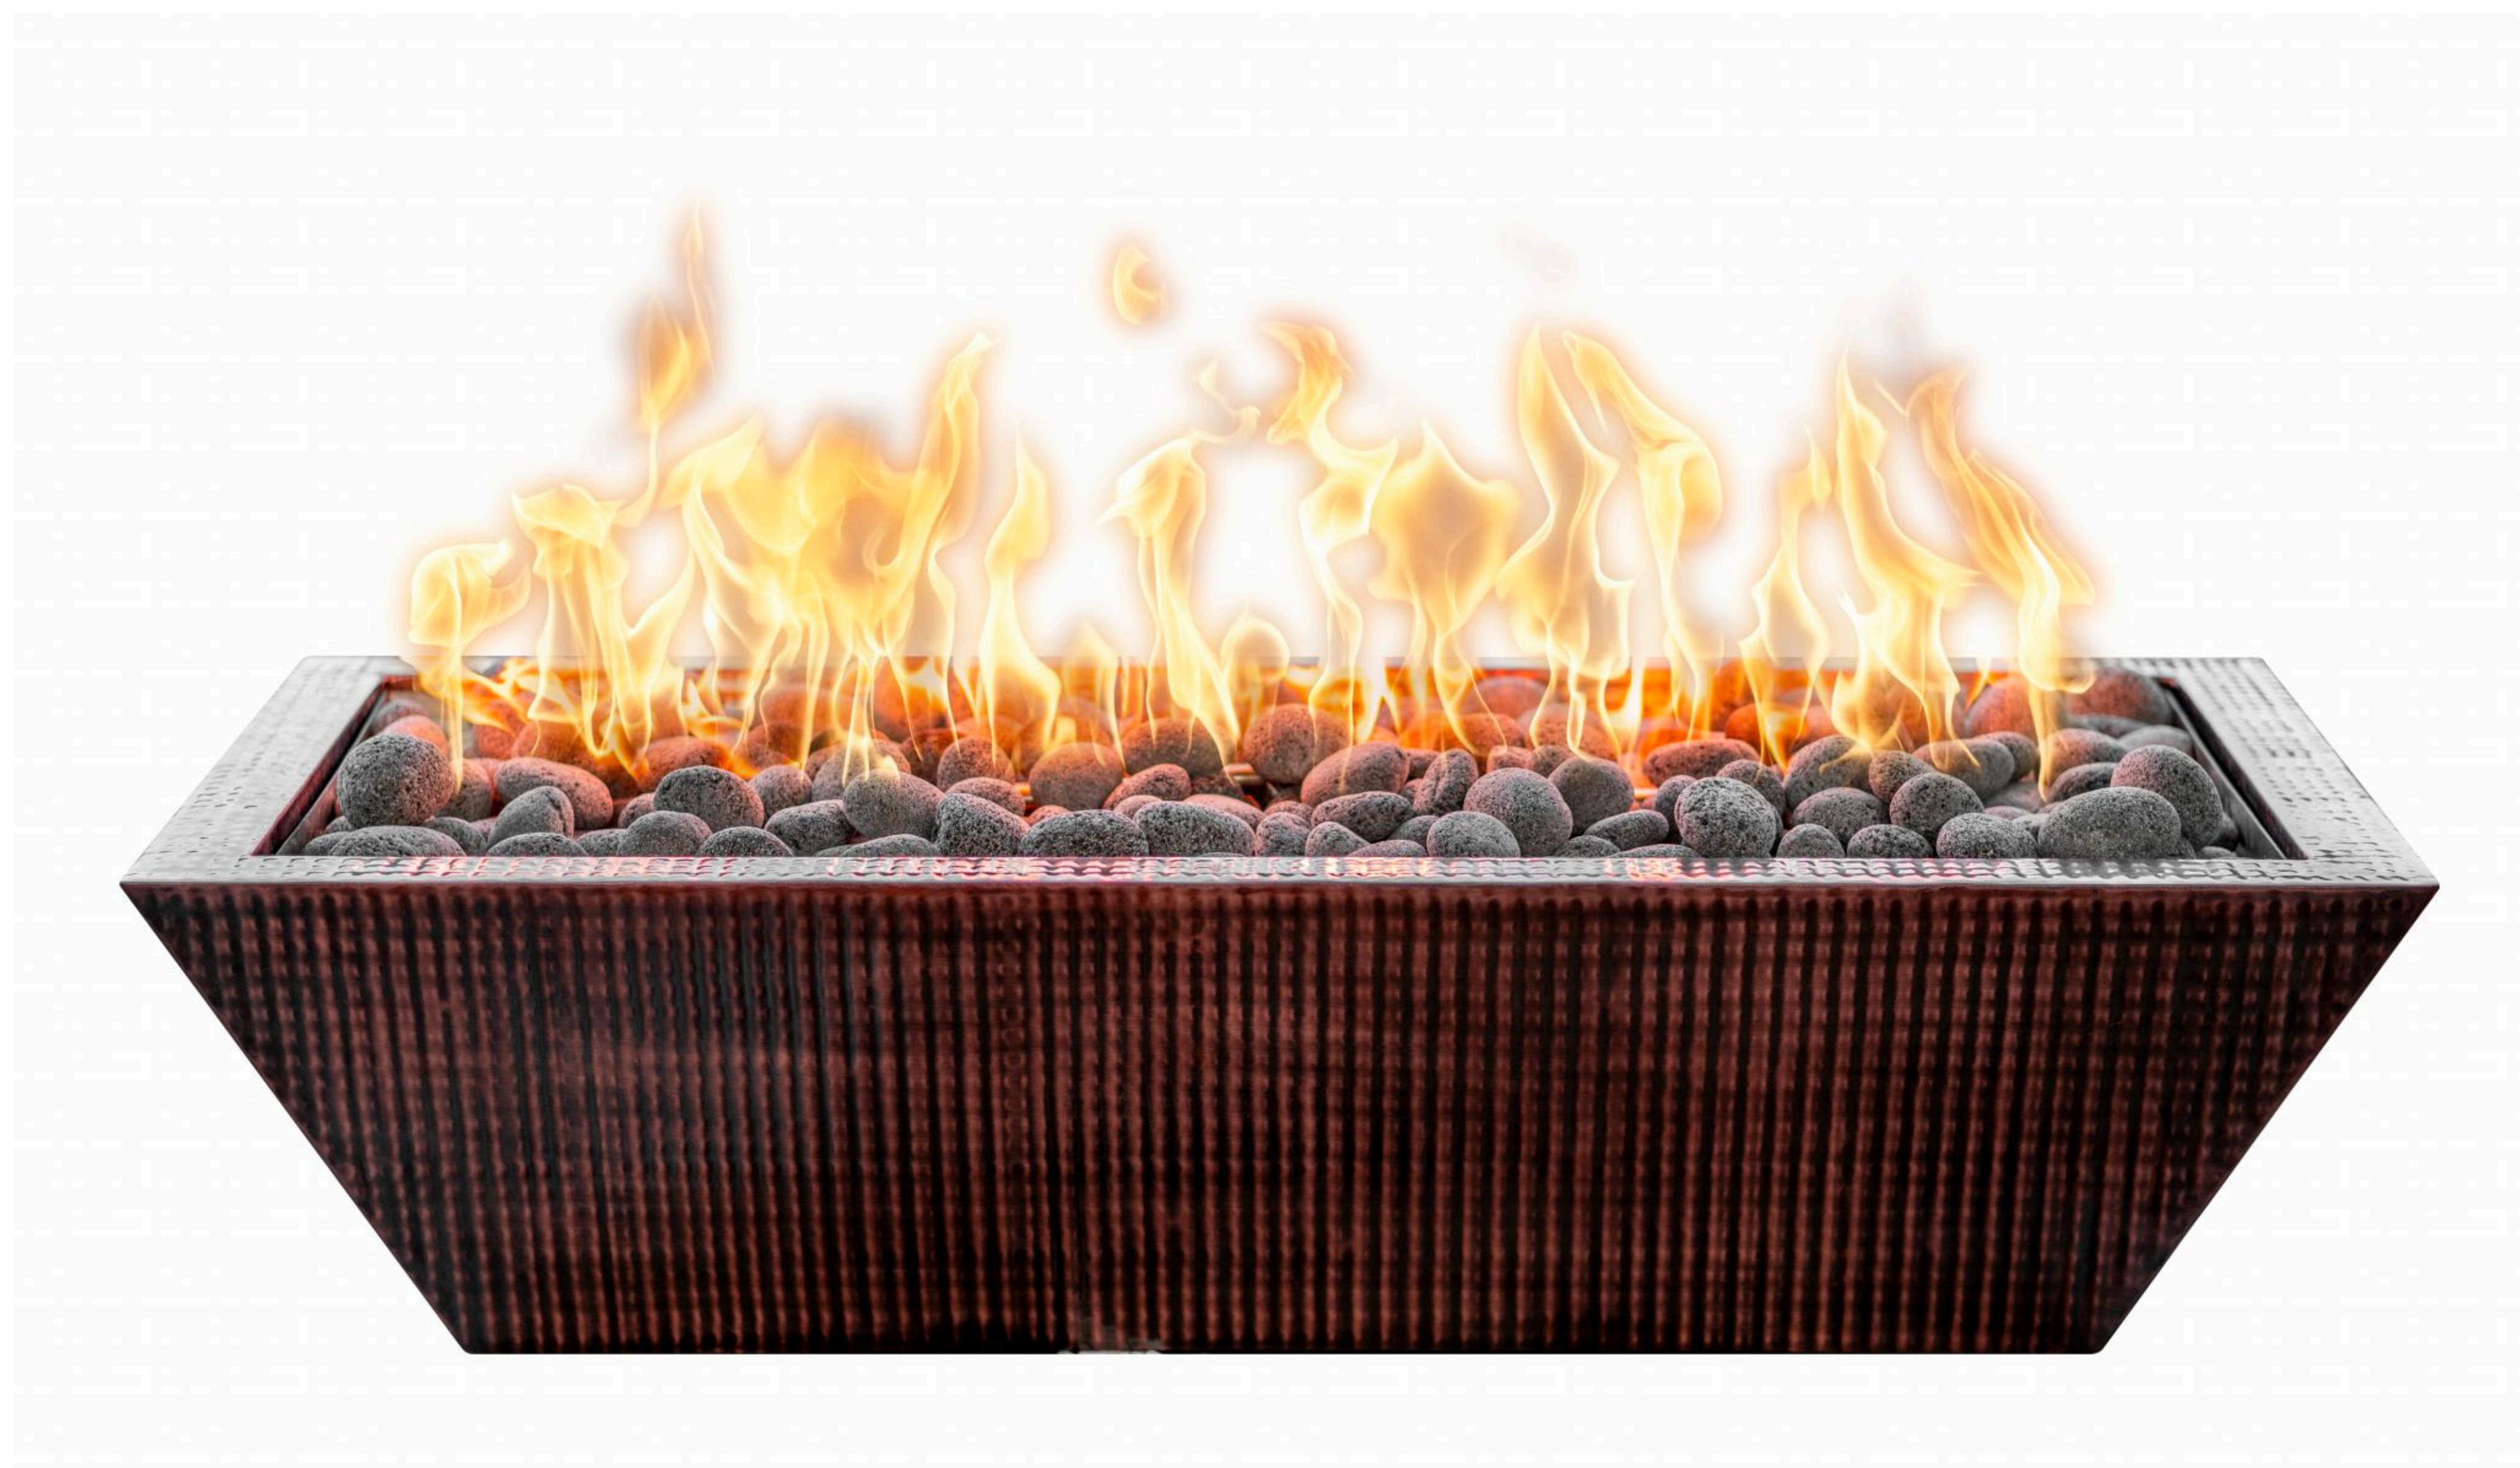

MAYA LINEAR

FIRE BOWLS

The Maya Linear Fire Bowl is a rectangular tapered bowl that comes with a linear burner that gives off an astounding flame.

Sizes 48", 60", 72" in Two Widths 20" or 30"

Finishes Hammered Copper & Stainless Steel

Available with Natural Gas or Liquid Propane

Material Metal

Ignition Types

Match Lit ignition

Electronic Ignition

Finishes

Hammered Copper

Stainless Steel

Product shown is for illustration purposes only, due to its handmade nature slight variations in color and texture may occur. Please contact sales@theoutdoorplus.com to request physical samples of the finish you are looking for prior to purchasing.

FIREPLACESPLUS

Your Total Indoor | Outdoor Comfort Headquarters

Schedule your free in-home appointment today.

Neal Kaplan
Comfort Specialist

Kyle Kaplan
Comfort Specialist