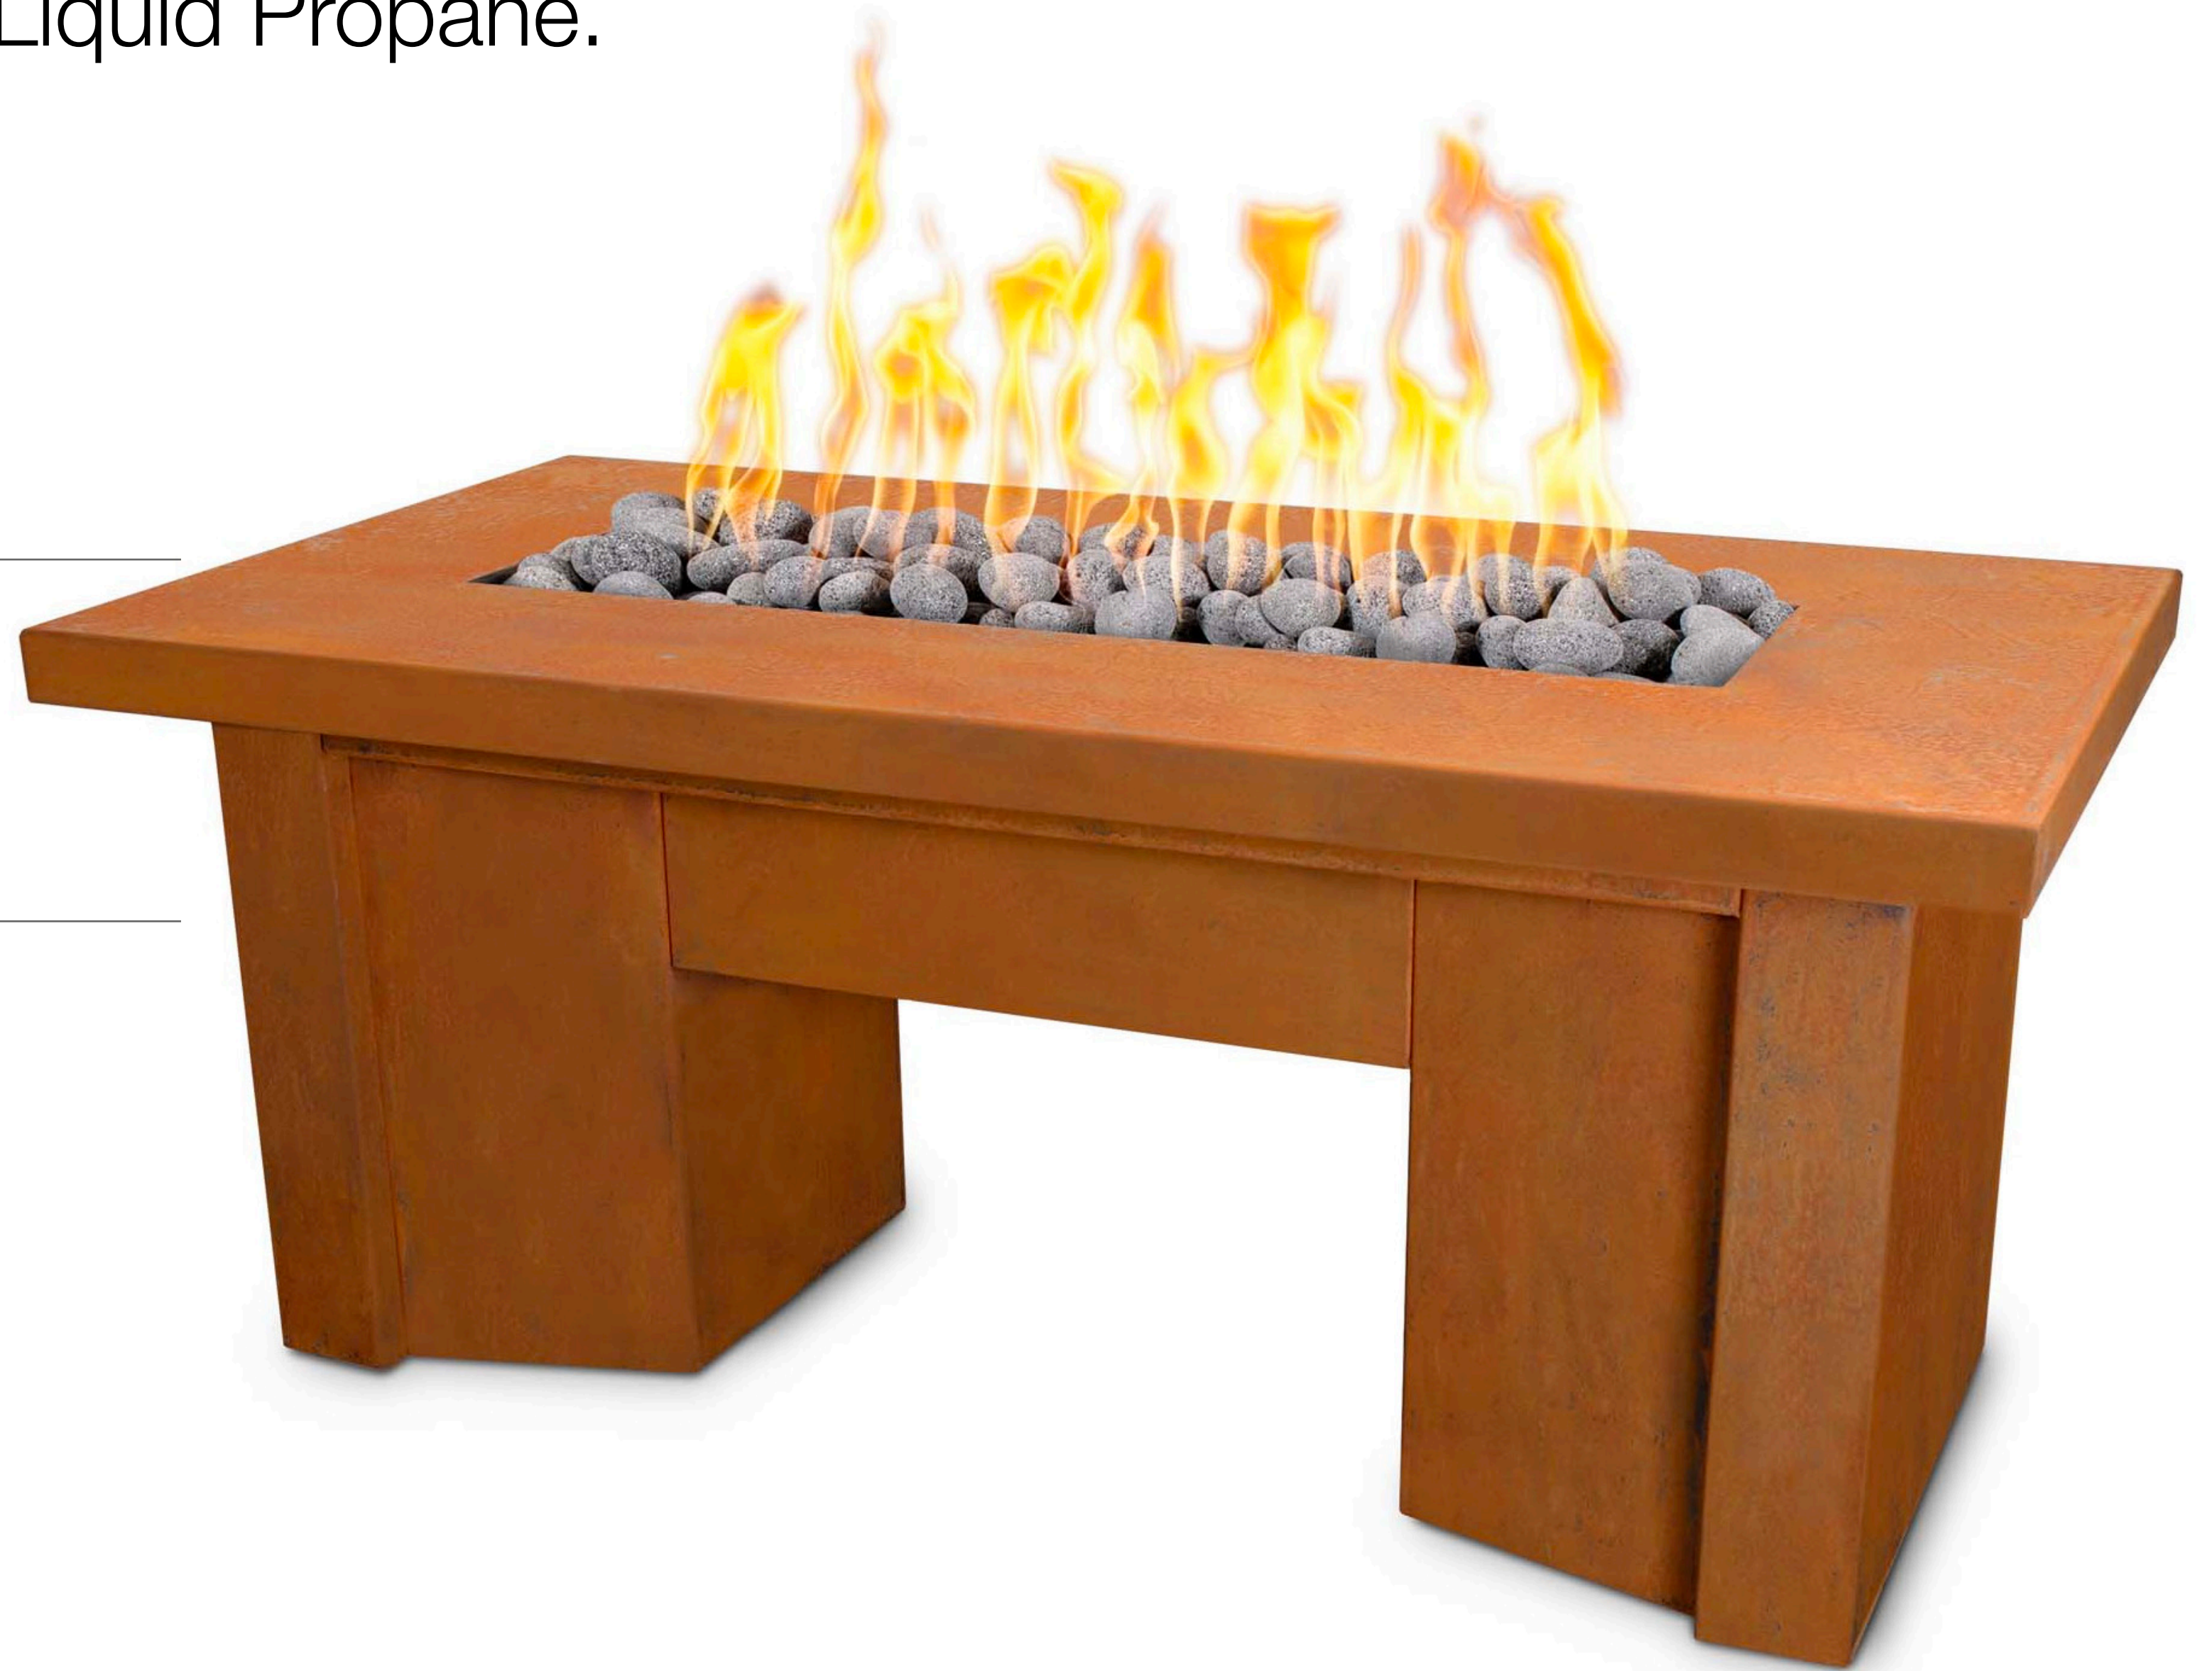

ALAMEDA CORTEN STEEL FIRE TABLE

The Alameda Corten Steel Fire Pit Table is sure to bring character and ambiance to your outdoor patio. Stick with the included Lava Rock or upgrade to one of our other Fire Glass colors for a little extra beauty. The Alameda Corten Steel Fire Pit Table is handmade individually and proudly manufactured in the U.S.A. This fire pit comes with everything you need to get it up and running quickly, just choose your ignition system and fuel type.

Available with Natural Gas or Liquid Propane.
Material Corten Steel

Size

60" & 78" Tables

Ignition Types

Match Lit ignition

Match Lit with Flame Sense Ignition
(LC Certified)

Flame Sense With Spark Ignition

Low Voltage Electronic Ignition
(CSA Certified)

Plug and Play (CSA Certified)

Product shown is for illustration purposes only, due to its handmade nature slight variations in color and texture may occur. Please contact sales@theoutdoorplus.com to request physical samples of the finish you are looking for prior to purchasing.

Your Total Indoor | Outdoor Comfort Headquarters

Schedule your free in-home appointment today.